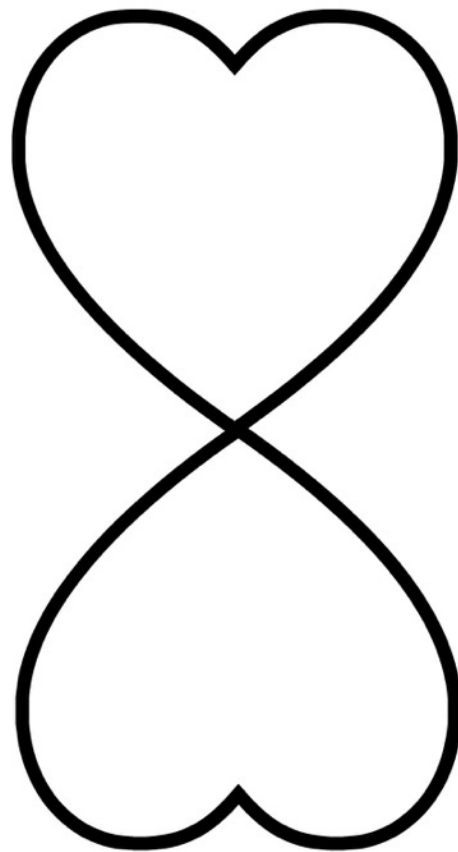

# Draw a LOVE BUG dice game

antennas

eyes

nose

arms

legs

mouth

**What you will need:** Dice, game sheet and pencil for each player.

**Directions:** Players take turns rolling the dice. The number they roll determines what part of the love bug they can draw. First person to draw a complete love bug wins.